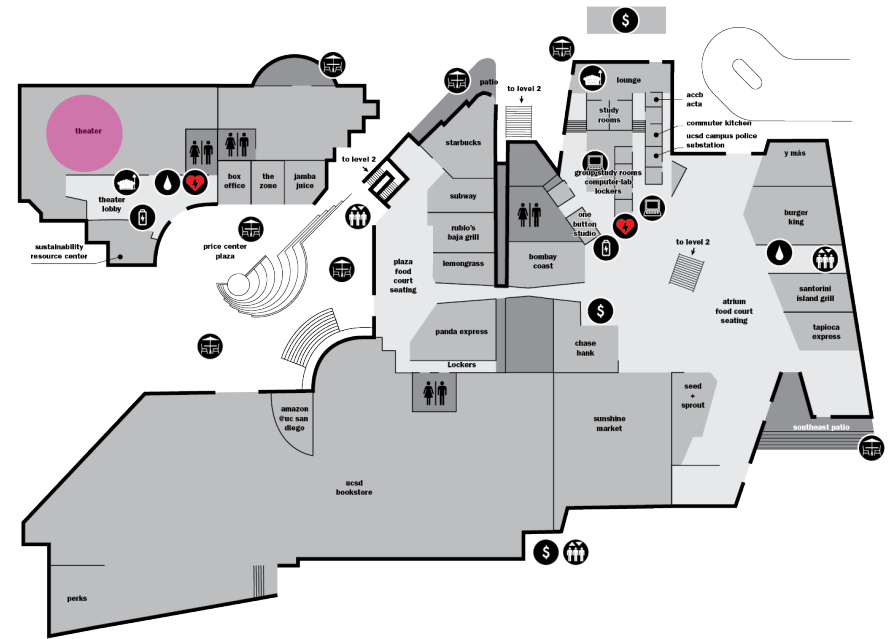

CLOSEST PARKING AT GILMAN PARKING STRUCTURE
 LOCATED AT SIXTH COLLEGE IN UCSD

PARKING COSTS \$3/HOUR ON WEEKDAYS
 - CARPOOL IS SUGGESTED
 PARKING IS FREE ON WEEKENDS

ENTRYWAY TO PRICE CENTER IS
 LANDMARKED BY A TRITON STATUE

Price Center • level 4

FRI, NOV 16 - UCSD FORUM
 LOCATED ON PRICE CENTER 4TH FLOOR EAST

Price Center • level 1

SAT, NOV 17 - UCSD PRICE THEATER
 LOCATED ON PRICE CENTER 1ST FLOOR WEST

CLOSEST PARKING AT GILMAN PARKING STRUCTURE