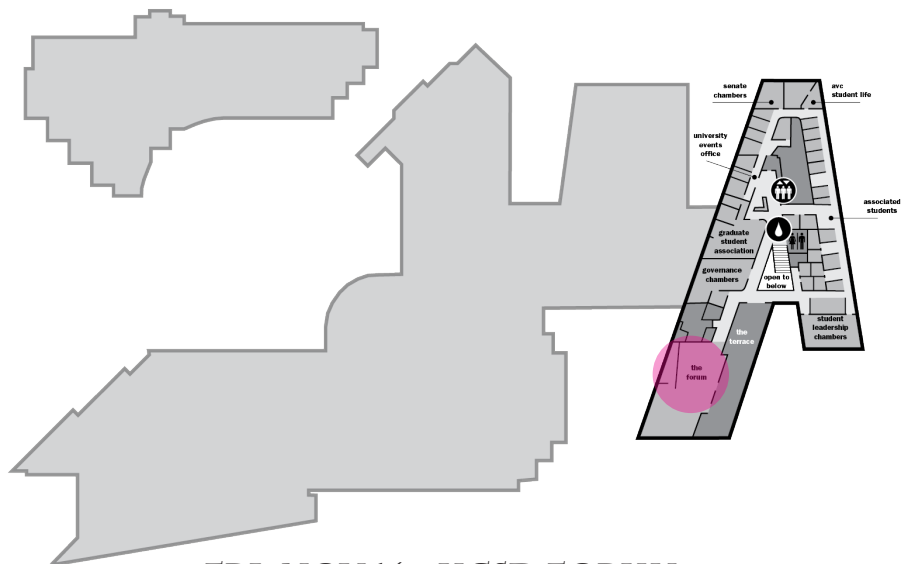

CLOSEST PARKING AT GILMAN PARKING STRUCTURE
 LOCATED AT SIXTH COLLEGE IN UCSD

PARKING COSTS \$3/HOUR ON WEEKDAYS
 - CARPOOL IS SUGGESTED
 PARKING IS FREE ON WEEKENDS

ENTRYWAY TO PRICE CENTER IS
 LANDMARKED BY A TRITON STATUE

Price Center • level 4

FRI, NOV 16 - UCSD FORUM
 LOCATED ON PRICE CENTER 4TH FLOOR EAST

Price Center • level 1

SAT, NOV 17 - UCSD PRICE THEATER
 LOCATED ON PRICE CENTER 1ST FLOOR WEST

CLOSEST PARKING AT GILMAN PARKING STRUCTURE